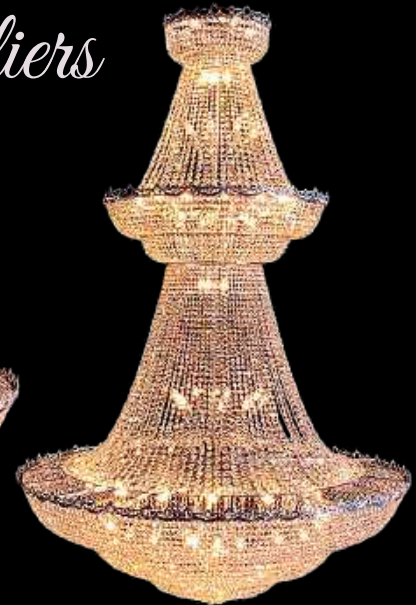

3 - Tier , 102 Globe

Size: 250 cm x 180 cm

Weight: 100 kg

Globes: 102

Code: GWF102

Hire Price: $2,000.00

Subject to Terms and Conditions