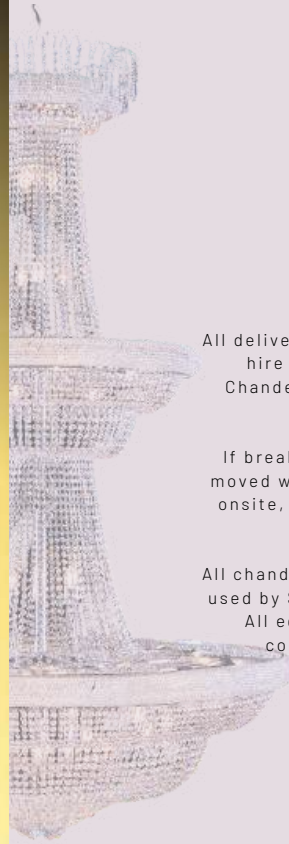

Terms and Conditions

Pricing

Chandeliers - All orders are subject to a fixed $400 fee for installation and dismantle applicable to standard ceiling heights and venue conditions within the Sydney Metropolitan area. Non-standard ceiling heights and installations outside of the Sydney area may incur an additional fee to be confirmed at time of order, as mechanical equipment and/or additional travel time may be required.

Cake Swing - Complimentary installation and dismantle applicable to standard ceiling heights and venue conditions within the Sydney Metropolitan area.

Candelabras - Complimentary installation and dismantle. Further fees may apply to installations outside the Sydney Metropolitan area. Battery operated LED tealights available on request and will incur an additional fee.

Floral additions to our products will attract an additional cleaning fee to be advised at time of quote.

All quoted prices are subject to 10% GST.

All prices are subject to change with 30 days written notice from StarLight Chandeliers.

Delivery and installation

All delivery, installation and malfunction delays at the hire venue which are not caused by StarLight Chandeliers will be charged at the rate of $55 per hour, per person.

If breakage occurs as a result of a hire item being moved without the StarLight Chandeliers team being onsite, charges will be incurred at cost plus labour for the broken item or items.

All chandeliers and lifting equipment are installed and used by StarLight's qualified and licensed personnel. All equipment is tested regularly and rated to comply with Australian Safety Standards.